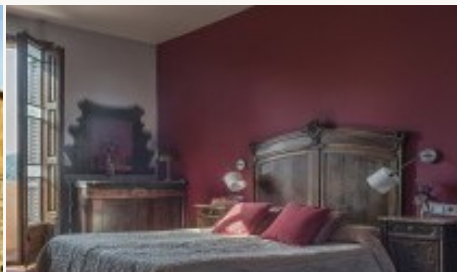

Bike
22km

Bike
35km

Bike
18km

Bike
30km

Accommodation