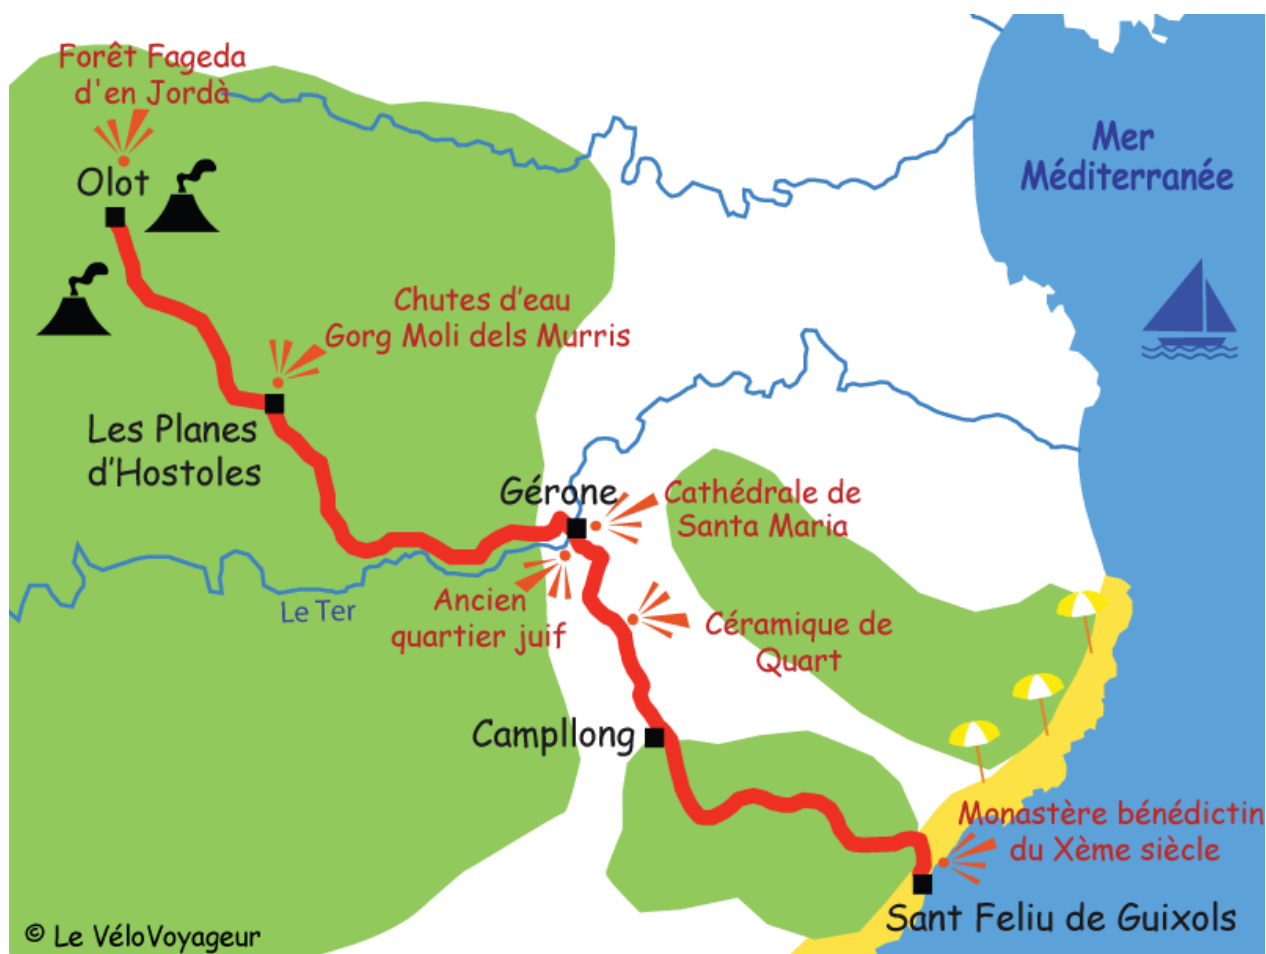

Trip description

Destination	Europe
Location	Spain
Duration	6 days
Difficulty Level	Very easy
Validity	
Minimum age	
Reference	E0601

Type of stay
itinerant trip

Itinerary

Bike
22km

Bike
35km

Bike
18km

Bike
30km